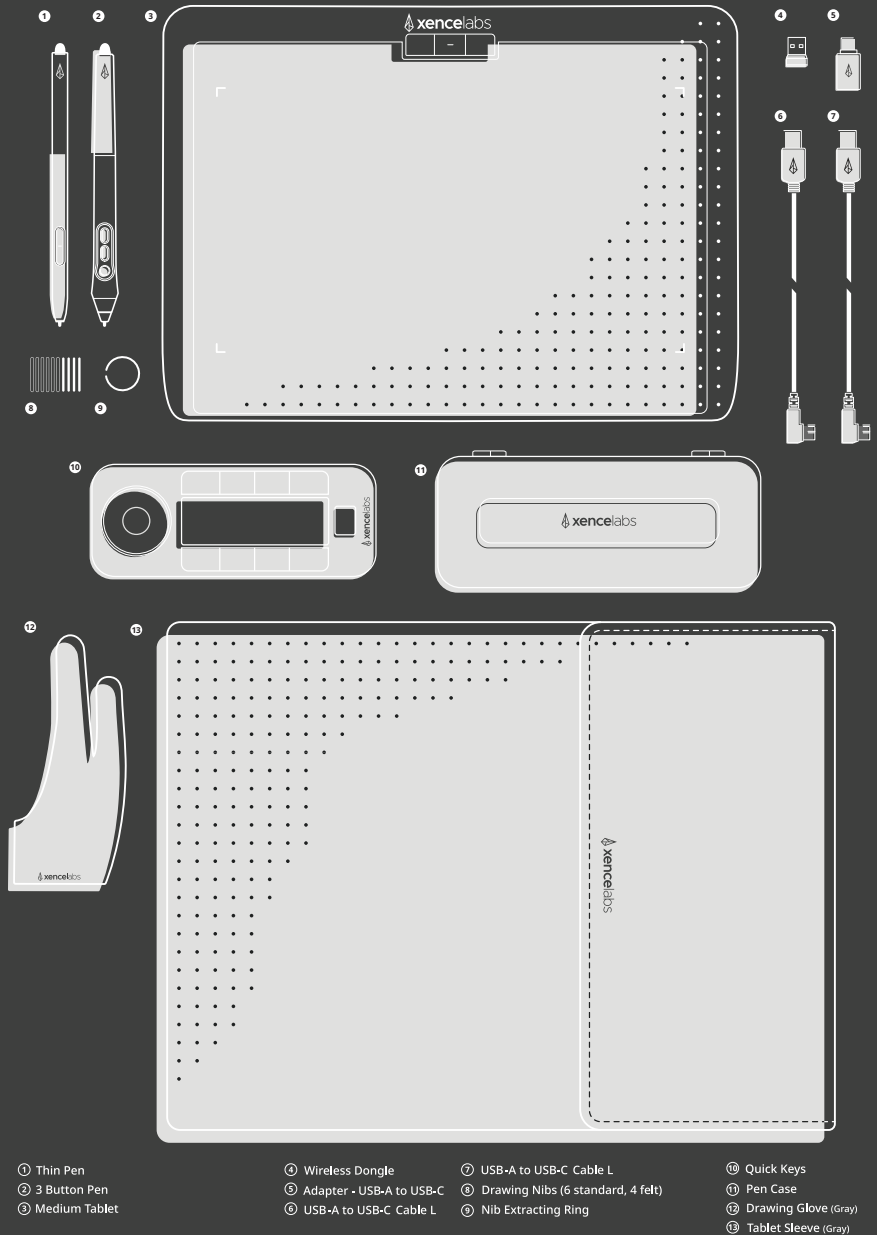

- ① Thin Pen
- ② 3 Button Pen
- ③ Medium Tablet
- ④ Wireless Dongle
- ⑤ Adapter - USB-A to USB-C
- ⑥ USB-A to USB-C Cable L
- ⑦ USB-A to USB-C Cable L
- ⑧ Drawing Nibs (6 standard, 4 felt)
- ⑨ Nib Extracting Ring
- ⑩ Quick Keys
- ⑪ Pen Case
- ⑫ Drawing Glove (Gray)
- ⑬ Tablet Sleeve (Gray)

Designed in Portland, Oregon | Made in China

©2022 Xencelabs® Technologies Ltd. All Rights reserved. Windows is a registered trademark of Microsoft™ Corporation in the United States and/or other countries. OS X is a trademark of Apple Inc. registered in the U.S. and other countries. Kensington NANO Security Slot™ is a registered trademark of ACCO Brands. All other company names and product names are registered trademarks of their respected owners.

Connect with us!

Xencelabs
202 E Evergreen Blvd, Ste 100
Vancouver, WA 98660 USA
xencelabs.com